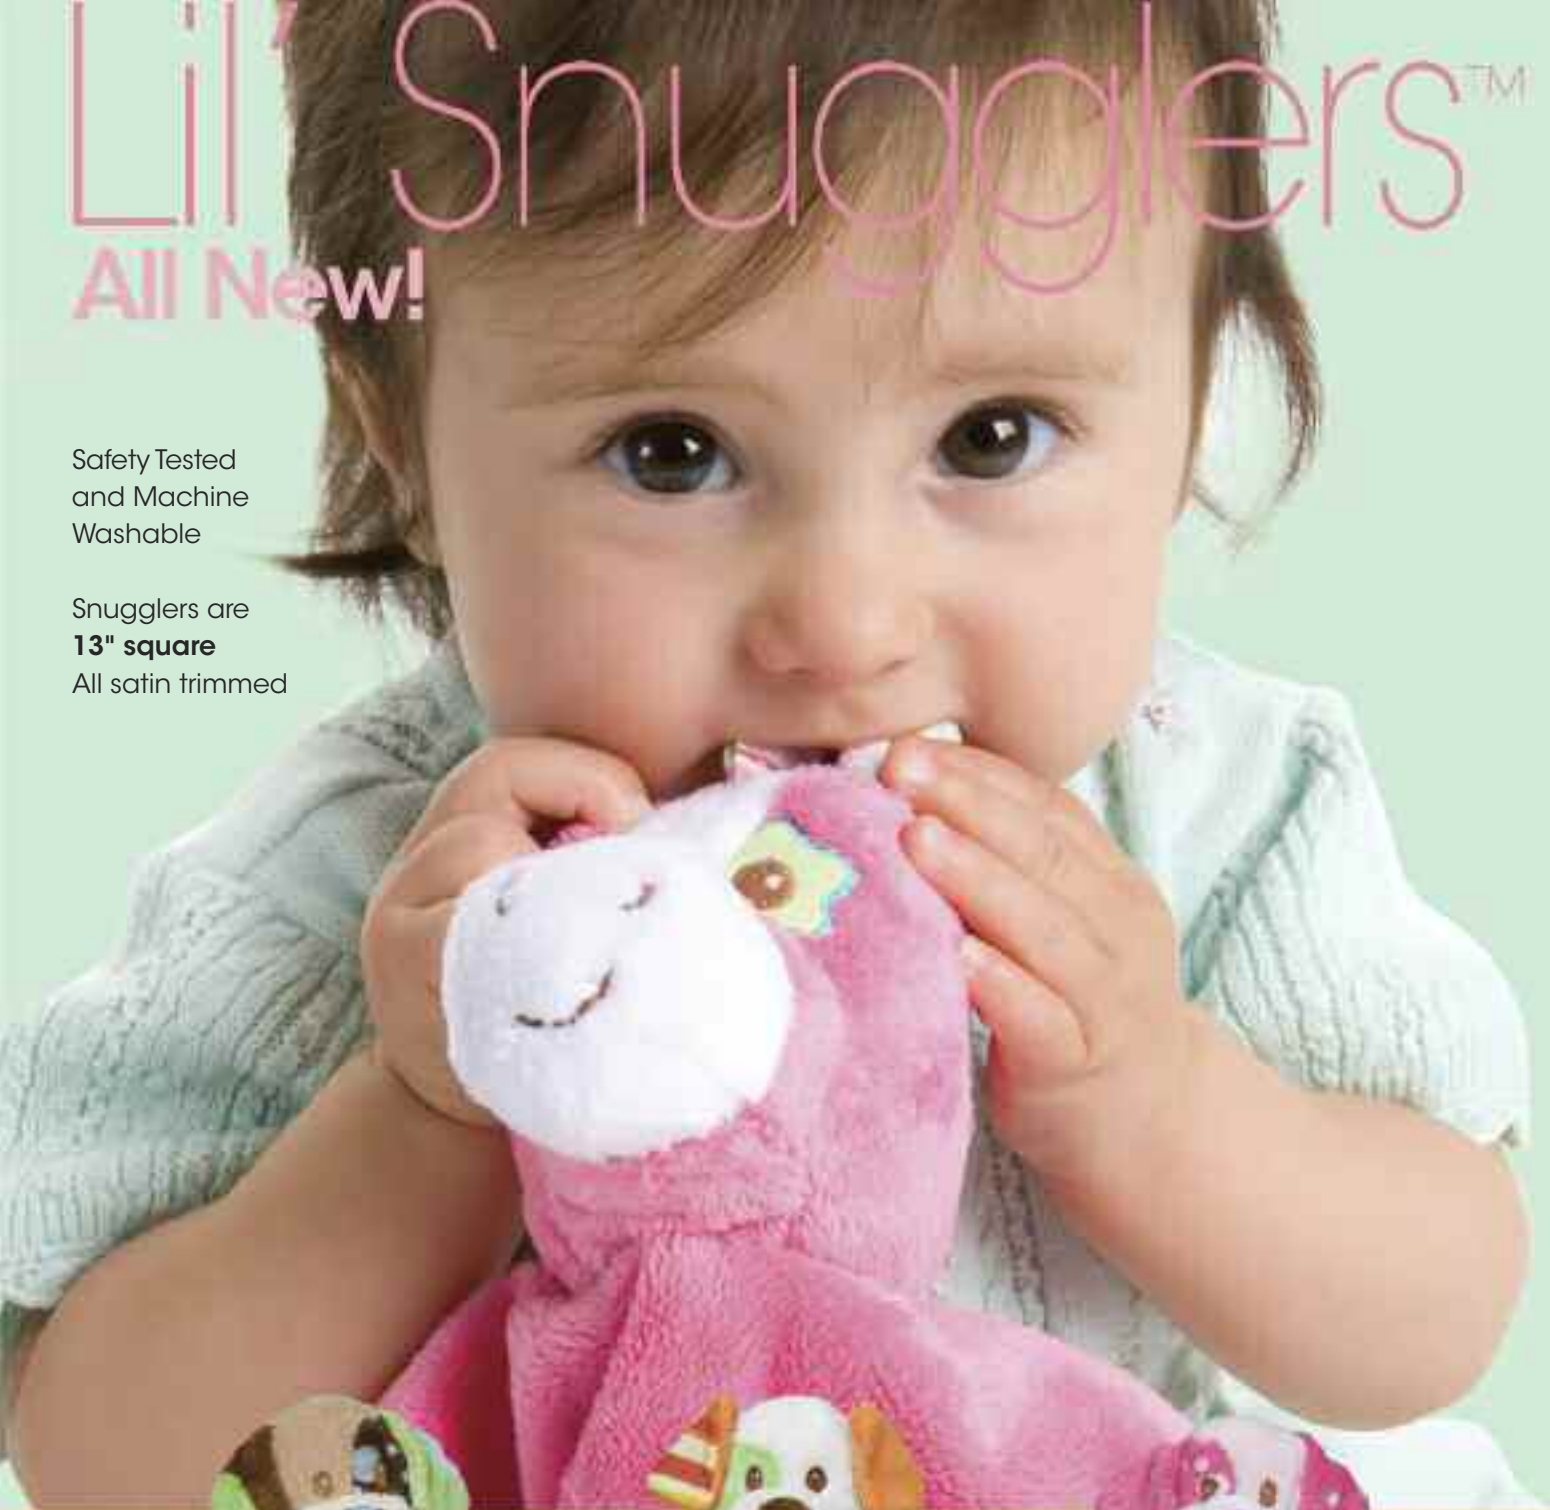

1216 Frog Wuvee

1212 Blue Dog Wuvee

1219 Pink Monkey Wuvee

1214 Pink Horse Wuvee

Lil' Snugglers™

All New!

Safety Tested
and Machine
Washable

Snugglers are
13" square
All satin trimmed